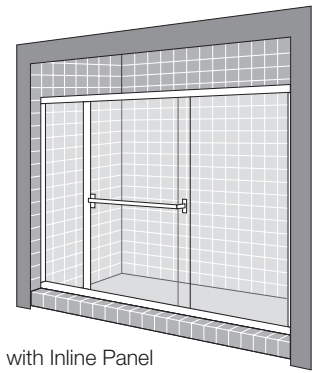

Sliding Tub/Shower Enclosures with End Panels

3503 with Inline Panel

Unit No.	Style	Centerline Up To:	Height	Silver/ Obscure	Gold/ Obscure	Trends/ Obscure	Colours/ Obscure
Tub with 90° Return Panel							
2151	Supreme	60" x 40"	58¹/₄"	$1420	$1572	$2018	$2196
6151	Deluxe	60" x 40"	58¹/₂"	$1035	$1168	$1474	$1631
3401	Semi-Frameless	60" x 40"	57"	$908	$1028	$1163	$1466
4401*	Infinity	60" x 40"	57"	$1454	$1590	$2073	$2293
Shower with 90° Return Panel							
3151	Supreme	60" x 40"	71¹/₄"	$1484	$1689	$2113	$2298
7151	Deluxe	60" x 40"	71¹/₂"	$1097	$1235	$1562	$1734
3501	Semi-Frameless	60" x 40"	70"	$954	$1084	$1218	$1493
4501*	Infinity	60" x 40"	70"	$1565	$1703	$2127	$2362
Tub with Inline Panel							
6153	Deluxe	60" x 24"	58¹/₂"	$956	$1069	$1360	$1509
3403	Semi-Frameless	60" x 24"	57"	$850	$936	$1073	$1340
4403*	Infinity	60" x 24"	57"	$1353	$1490	$1927	$2136
Shower with Inline Panel							
7153	Deluxe	60" x 24"	71¹/₂"	$1034	$1154	$1472	$1630
3503	Semi-Frameless	60" x 24"	70"	$954	$1054	$1194	$1508
4503*	Infinity	60" x 24"	70"	$1410	$1539	$2009	$2225

Additional Glass Options

Style	Code	Add to Obscure List Price
Clear	CL	$130 Per Unit
Rain	RN	$228 Per Unit
Clear Etched	EE	$228 Per Unit
NEW AQUAGLIDE Clear	XP	$280 Per Unit
Cascade**	CA	$469 Per Unit
Fluted**	FG	$469 Per Unit
Heirloom**	HM	$469 Per Unit
Reflections	RF	$469 Per Unit
Clear Beveled***	CD	$496 Per Unit
Silk**	LK	$779 Per Unit
Steam Mist**	MT	$779 Per Unit
Autumn**	AU	$779 Per Unit
Symmetry**	MY	$779 Per Unit

* Pricing for Infinity unit is for Clear Glass. Obscure is not available.

** Not available in 3400/3500.

*** Design on Door Panels Only - Not available in 3400/3500.

Options For any variation to standard sizes add $253.00 to the list price. (Please refer to individual style pages for maximum sizes and restrictions.)

Buttress - add $57.00 to list

NEW **AQUAGLIDE** (shown here in clear glass) is also available for all other glass patterns for an additional $150.00 per unit. Prefix the Unit Number with the letters AG to select this option.

Frame Selection Codes

Anodized Finishes			
Silver	No Code	Gold	GD
Trends			
Brushed Nickel	BN	Oil Rubbed Bronze	OR
Antique Pewter	QP	Satin Nickel	SN
Colours			
Almond	AP	Burnished Copper	CU
Bronze	BR	White	WP
Brushed Bronze	BB	Wrought Iron	WI